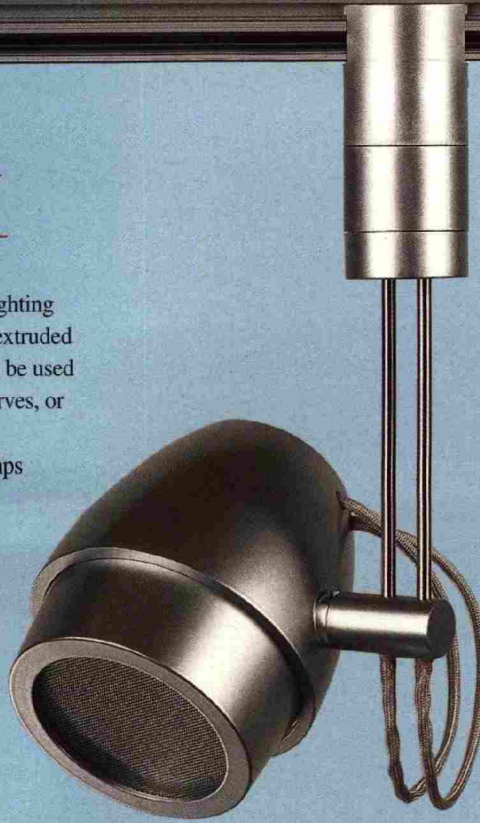

Tiny Track

Tangent is the smallest-profile line-voltage track lighting system available, the manufacturer says. Made of extruded aluminum and clear polycarbonate, the system can be used in straight arrangements, bent into architectural curves, or surface-mounted flush to ceilings and walls.

Lights can house four types of low-voltage lamps and come in three track styles: surface-mounted, suspended in a solid I-beam, or suspended in a perforated truss. Tangent has a silver finish and includes a selection of such fixtures as a floodlight for nooks and a spotlight. Lightolier. 508.679.8131. www.lightolier.com.