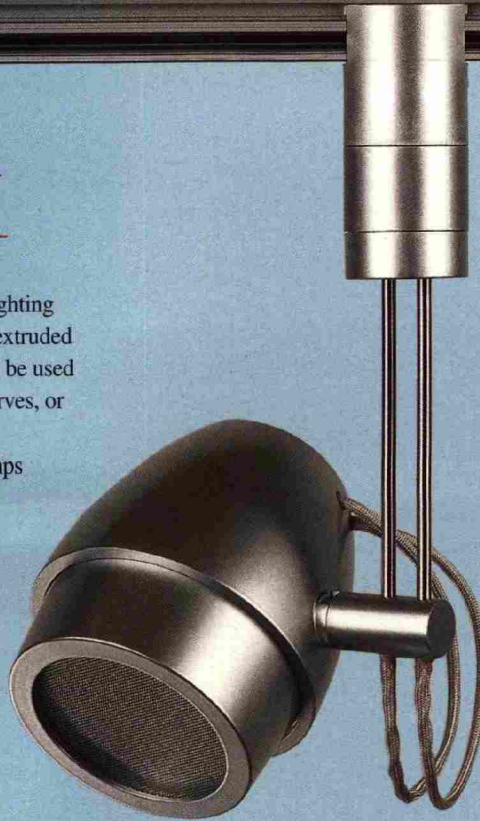

# Tiny Track

Tangent is the smallest-profile line-voltage track lighting system available, the manufacturer says. Made of extruded aluminum and clear polycarbonate, the system can be used in straight arrangements, bent into architectural curves, or surface-mounted flush to ceilings and walls.

Lights can house four types of low-voltage lamps and come in three track styles: surface-mounted, suspended in a solid I-beam, or suspended in a perforated truss. Tangent has a silver finish and includes a selection of such fixtures as a floodlight for nooks and a spotlight. Lightolier. 508.679.8131. [www.lightolier.com](http://www.lightolier.com).